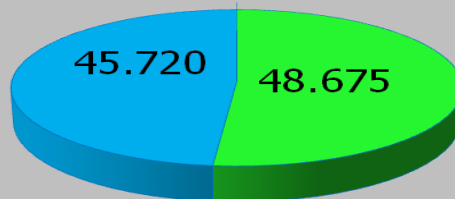

■ kobiety ■ mężczyźni

WOMEN

MEN

ogółem 55.126