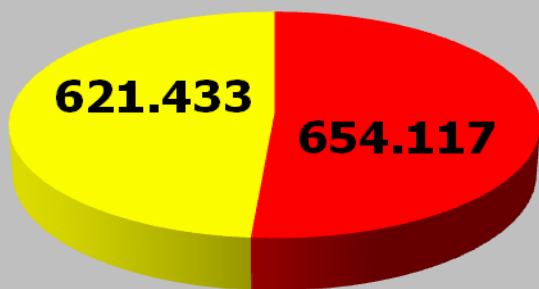

VOIVODESHIP

COUNTY

TOWN

**ŚWIĘTOKRZYSKIE
VOIVODESHIP**

**STARACHOWICE
COUNTY**

**STARACHOWICE
TOWN**

DEMOGRAPHICS

ogółem 1.273.550