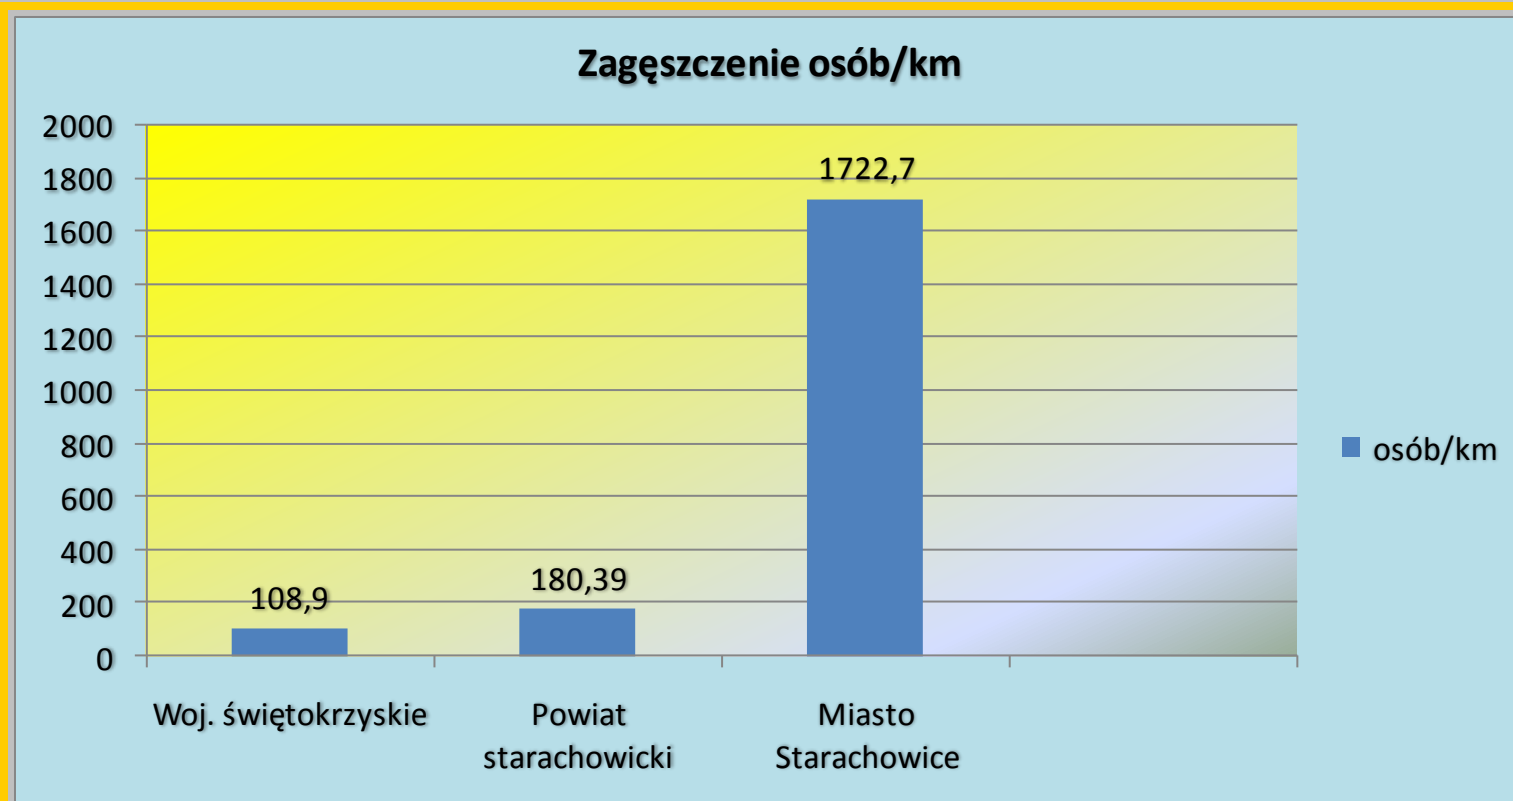

POPULATION DENSITY

VOIVODESHIP

COUNTY

TOWN