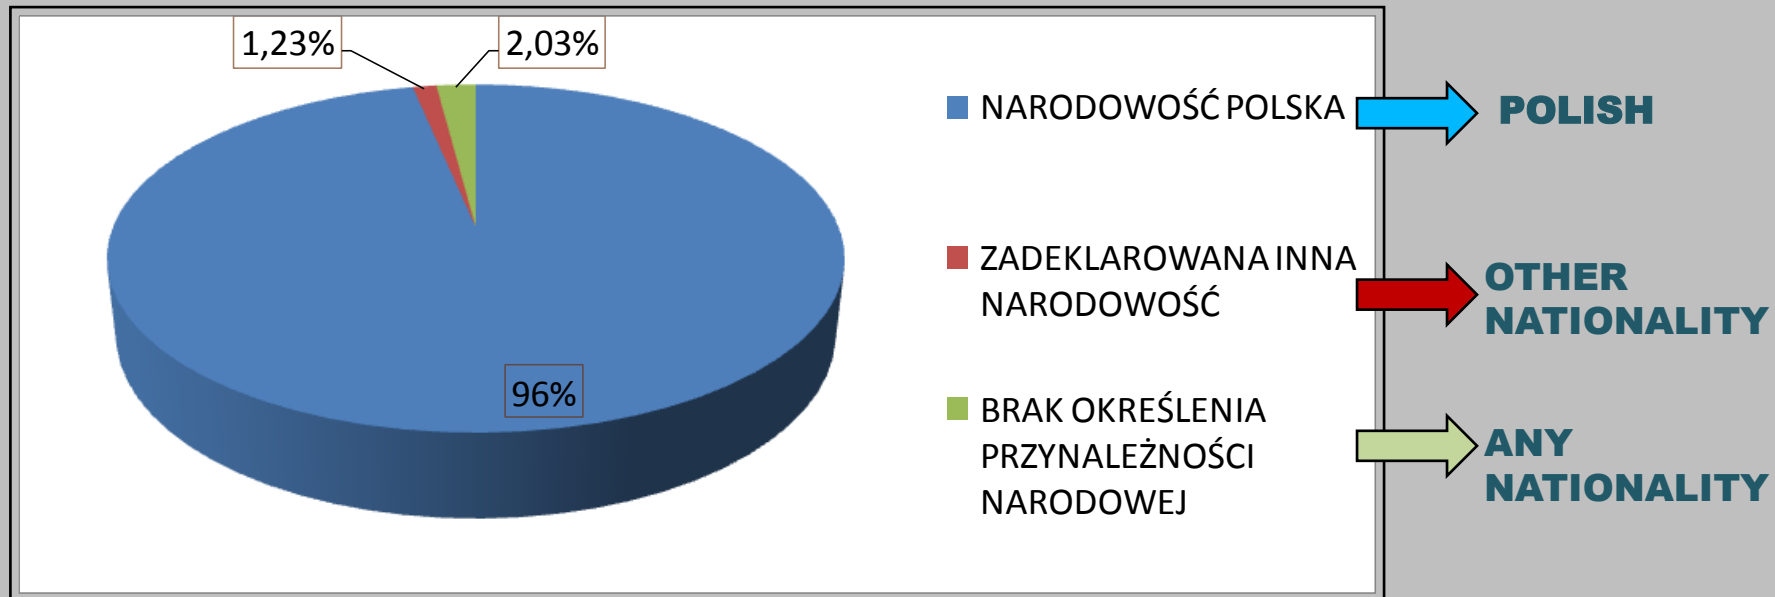

POPULATION

POLAND – MAIN INFORMATION

TOTAL AREA: 321,679 SQUARE KILOMETERS

POPULATION: 38,173,000

POPULATION DENSITY: 122 INHABITANTS/KM²

AVERAGE AGE OF POPULATION: 37,3

AVERAGE AGE OF MALE POPULATION: 35,4

AVERAGE AGE OF FEMALE POPULATION: 39,4

POPULATION OF POLISH TOWNS AND VILLAGES

AS OF JANUARY 2010, THERE ARE 903 TOWNS AND 42,800 VILLAGES IN POLAND. 61,8% OF POPULATION LIVES IN TOWNS AND 38,2% IN THE COUNTRY. A SIGNIFICANT NUMBER OF TOWN DWELLERS LIVES IN BLOCKS OF FLATS WHILE THOSE LIVING IN VILLAGES HAVE THEIR OWN HOUSES: DETACHED OR SEMI-DETACHED.

TYPES OF BUILDINGS IN POLISH TOWNS AND VILLAGES

THE STRUCTURE OF POLISH NATIONALITY

According to the 2002 census, 36,983,700 people, which means 96.74% of the population, consider themselves Polish, while 471,500 (1.23%) declared another nationality and 774,900 (2.03%) did not declare any nationality.

THE LARGEST MINORITY NATIONALITIES AND ETHNIC GROUPS IN POLAND

ŚWIĘTOKRZYSKIE VOIVODESHIP

- *It covers an area of 11,672 square kilometers making it the second smallest of the voivodeships.*
 - *It is divided into 14 counties:
1 city county and 13 land counties .*
 - *They are further divided into 102 gminas (also called communes).*
- There are 31 towns and 2542 villages in the voivodeship.*