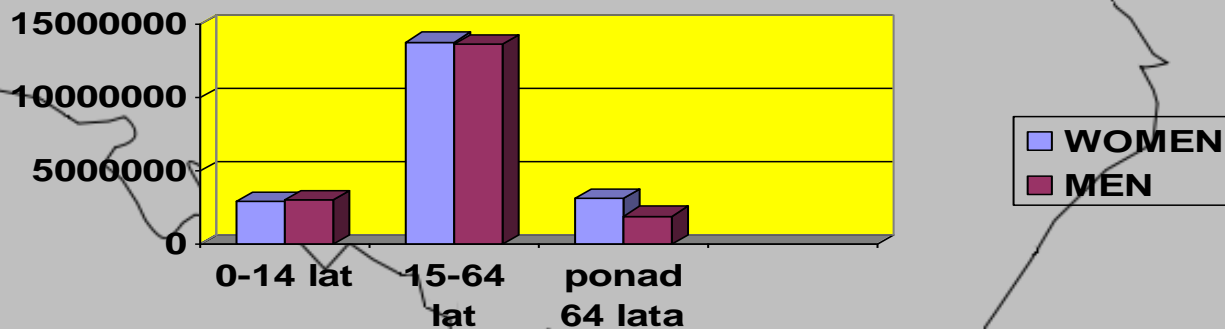

A high-angle, wide shot of a massive, diverse crowd of people gathered for an outdoor event. The crowd is dense and fills the entire frame, extending far into the background. People are dressed in casual summer attire, and many are holding colorful balloons. The word "POPULATION" is overlaid in large, bold, red capital letters with a white outline, centered horizontally across the middle of the image. The scene is brightly lit, suggesting a sunny day.

POPULATION

POLAND – MAIN INFORMATION

TOTAL AREA: 321,679 SQUARE KILOMETERS

POPULATION: 38,173,000

POPULATION DENSITY: 122 INHABITANTS/KM²

AVERAGE AGE OF POPULATION: 37,3

AVERAGE AGE OF MALE POPULATION: 35,4

AVERAGE AGE OF FEMALE POPULATION: 39,4

POPULATION OF POLISH TOWNS AND VILLAGES

AS OF JANUARY 2010, THERE ARE 903 TOWNS AND 42,800 VILLAGES IN POLAND. 61,8% OF POPULATION LIVES IN TOWNS AND 38,2% IN THE COUNTRY. A SIGNIFICANT NUMBER OF TOWN DWELLERS LIVES IN BLOCKS OF FLATS WHILE THOSE LIVING IN VILLAGES HAVE THEIR OWN HOUSES: DETACHED OR SEMI-DETACHED.

THE LARGEST MINORITY NATIONALITIES AND ETHNIC GROUPS IN POLAND

ŚWIĘTOKRZYSKIE VOIVODESHIP

- *It covers an area of 11,672 square kilometers making it the second smallest of the voivodeships.*
 - *It is divided into 14 counties:
1 city county and 13 land counties .*
 - *They are further divided into 102 gminas (also called communes).*
- There are 31 towns and 2542 villages in the voivodeship.*