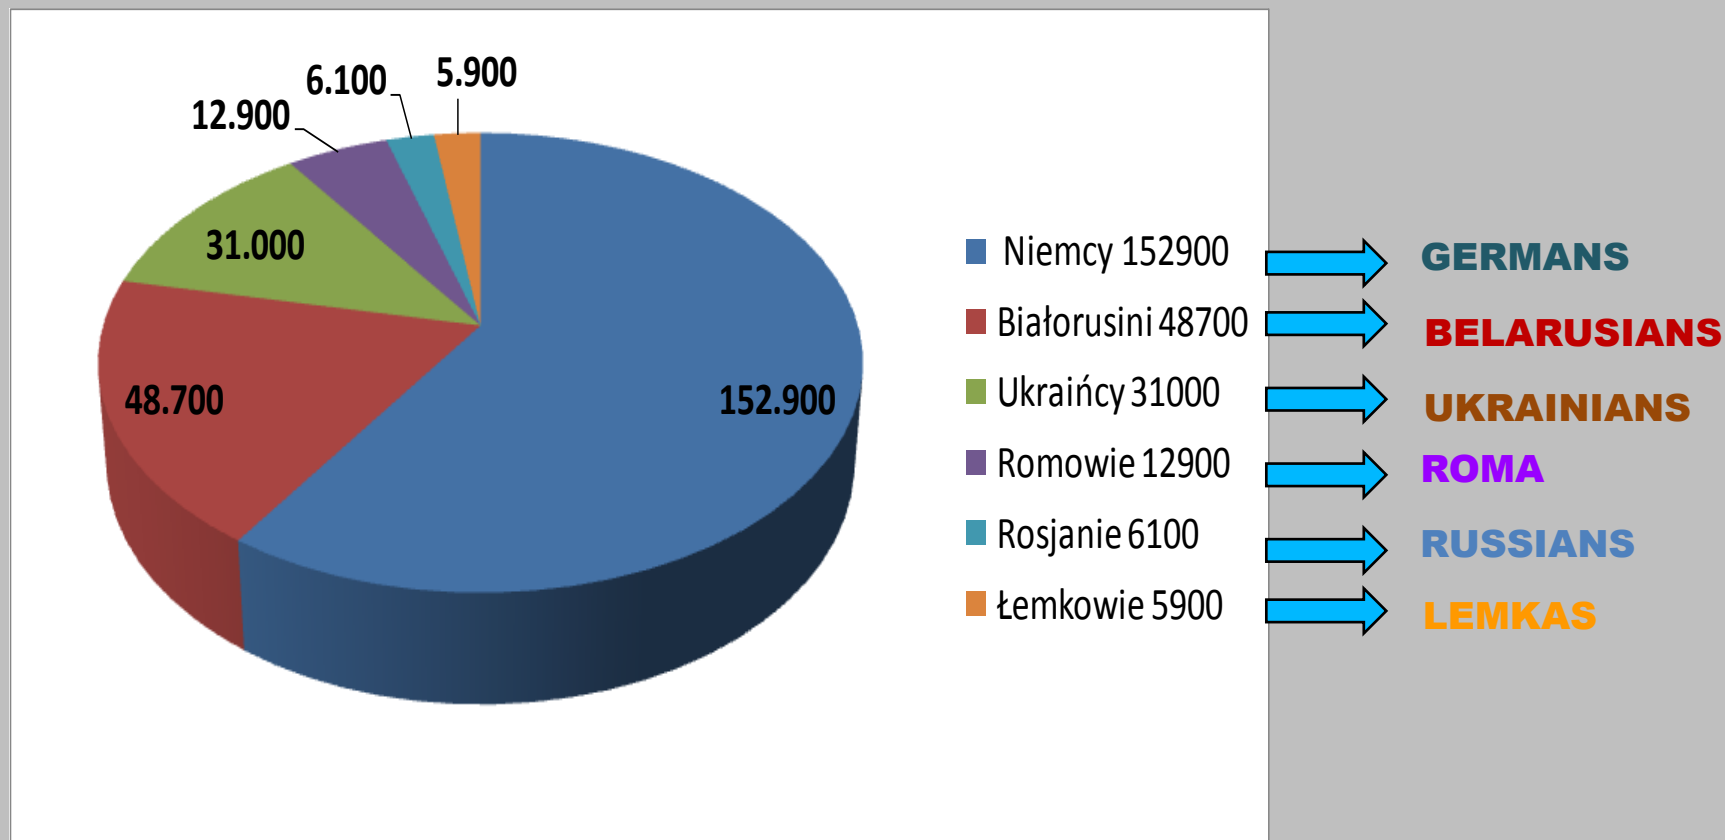

POPULATION

POLAND – MAIN INFORMATION

TOTAL AREA: 321,679 SQUARE KILOMETERS

POPULATION: 38,173,000

POPULATION DENSITY: 122 INHABITANTS/KM²

AVERAGE AGE OF POPULATION: 37,3

AVERAGE AGE OF MALE POPULATION: 35,4

AVERAGE AGE OF FEMALE POPULATION: 39,4

POPULATION OF POLISH TOWNS AND VILLAGES

AS OF JANUARY 2010, THERE ARE 903 TOWNS AND 42,800 VILLAGES IN POLAND. 61,8% OF POPULATION LIVES IN TOWNS AND 38,2% IN THE COUNTRY. A SIGNIFICANT NUMBER OF TOWN DWELLERS LIVES IN BLOCKS OF FLATS WHILE THOSE LIVING IN VILLAGES HAVE THEIR OWN HOUSES: DETACHED OR SEMI-DETACHED.

TYPES OF BUILDINGS IN POLISH TOWNS AND VILLAGES

THE STRUCTURE OF POLISH NATIONALITY

According to the 2002 census, 36,983,700 people, which means 96.74% of the population, consider themselves Polish, while 471,500 (1.23%) declared another nationality and 774,900 (2.03%) did not declare any nationality.

THE LARGEST MINORITY NATIONALITIES AND ETHNIC GROUPS IN POLAND

ŚWIĘTOKRZYSKIE VOIVODESHIP

- *It covers an area of 11,672 square kilometers making it the second smallest of the voivodeships.*
 - *It is divided into 14 counties:
1 city county and 13 land counties .*
 - *They are further divided into 102 gminas (also called communes).*
- There are 31 towns and 2542 villages in the voivodeship.*